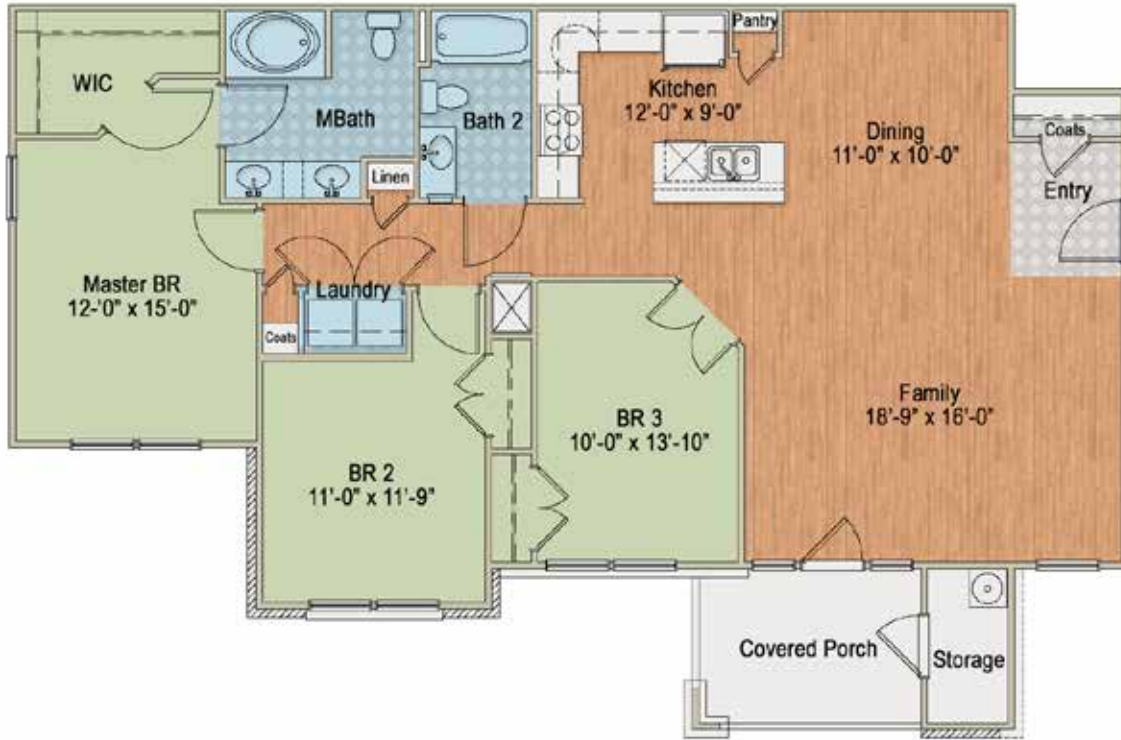

# WEATHERSTONE CREEK

CONDOS IN CARY, NORTH CAROLINA

2 & 3 BEDROOM CONDOS

~1,145 – 1,485 SQUARE FEET

For more information call 919-249-7008 or visit [E1Homes.com](http://E1Homes.com).

2 BEDROOM - PLUS FLOOR PLAN  
~1,217 SQUARE FEET

2 BEDROOM - BASE FLOOR PLAN  
~1,145 SQUARE FEET

3 BEDROOM - PLUS FLOOR PLAN  
~1,485 SQUARE FEET

3 BEDROOM - BASE FLOOR PLAN  
~1,404 SQUARE FEET

LAYOUT AND SQUARE FOOTAGE VARIES SLIGHTLY ACCORDING TO EXTERIOR DESIGN.