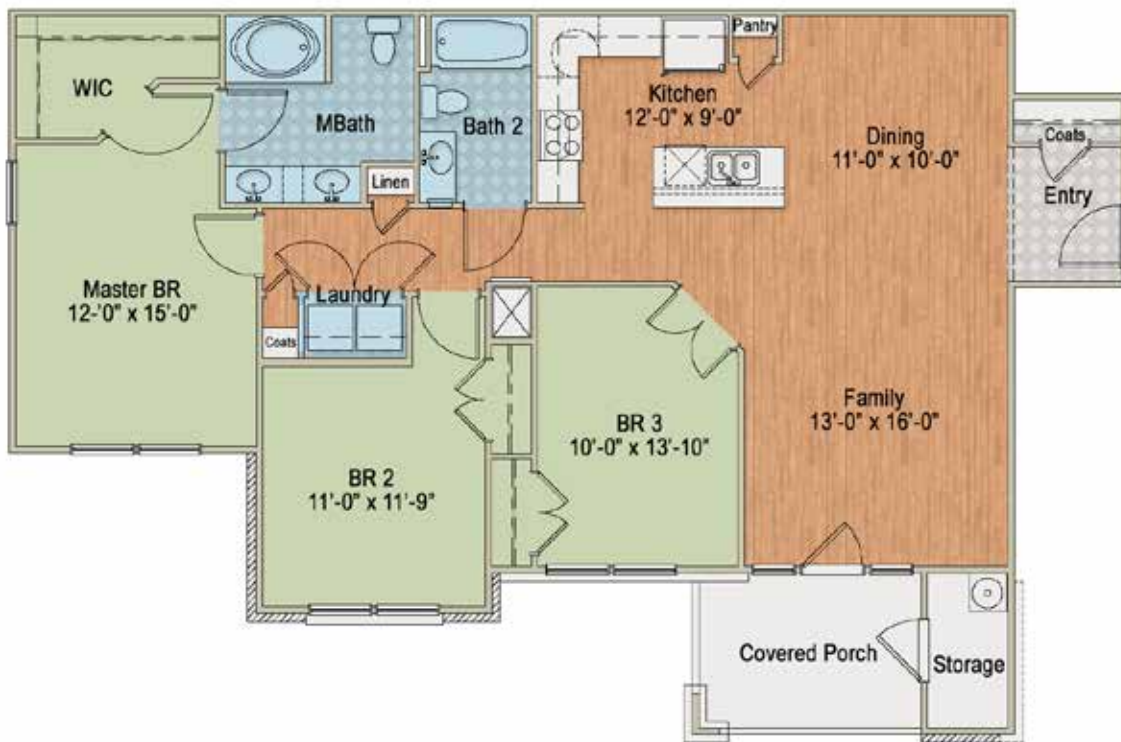

# WEATHERSTONE CREEK

CONDOS IN CARY, NORTH CAROLINA

2 & 3 BEDROOM CONDOS

~1,145 – 1,485 SQUARE FEET

For more information call 919-249-7008 or visit [E1Homes.com](http://E1Homes.com).

2 BEDROOM - PLUS FLOOR PLAN  
~1,217 SQUARE FEET

2 BEDROOM - BASE FLOOR PLAN  
~1,145 SQUARE FEET

3 BEDROOM - PLUS FLOOR PLAN  
~1,485 SQUARE FEET

3 BEDROOM - BASE FLOOR PLAN  
~1,404 SQUARE FEET

LAYOUT AND SQUARE FOOTAGE VARIES SLIGHTLY ACCORDING TO EXTERIOR DESIGN.