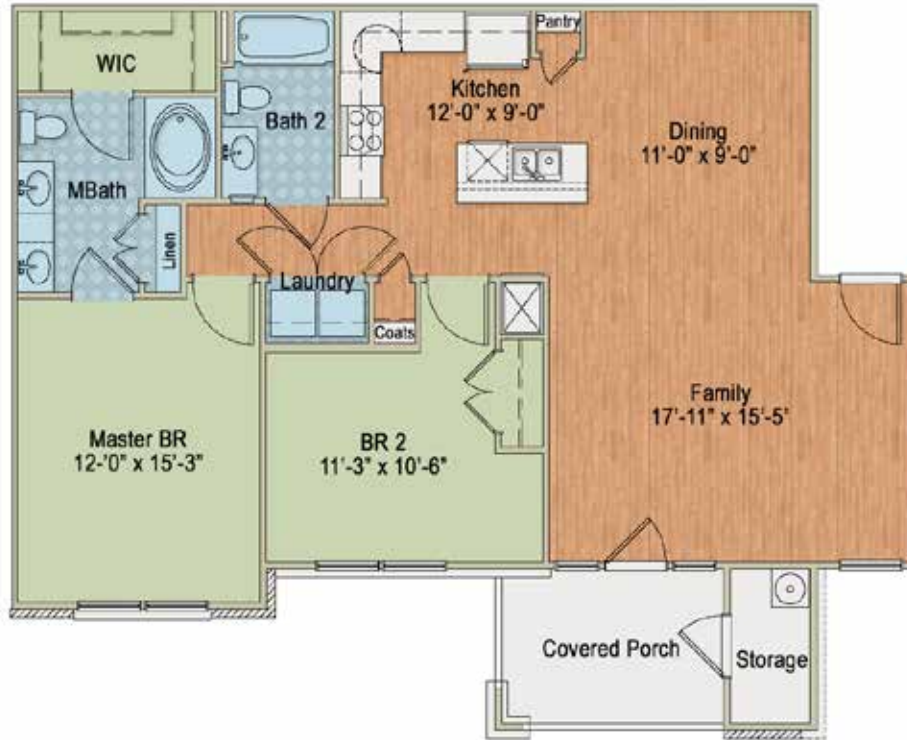

# WEATHERSTONE CREEK

CONDOS IN CARY, NORTH CAROLINA

2 & 3 BEDROOM CONDOS

~1,145 – 1,485 SQUARE FEET

For more information call 919-249-7008 or visit [E1Homes.com](http://E1Homes.com).

2 BEDROOM - PLUS FLOOR PLAN  
~1,217 SQUARE FEET

2 BEDROOM - BASE FLOOR PLAN  
~1,145 SQUARE FEET

3 BEDROOM - PLUS FLOOR PLAN  
~1,485 SQUARE FEET

3 BEDROOM - BASE FLOOR PLAN  
~1,404 SQUARE FEET

LAYOUT AND SQUARE FOOTAGE VARIES SLIGHTLY ACCORDING TO EXTERIOR DESIGN.